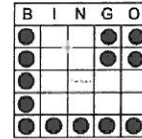

REGIONAL RADIO BINGO
WEDNESDAY, JANUARY 30, 2019
Bingo starts at 7:00 p.m.

GAME	DESCRIPTION	PRIZE	COLOR
1st Page	Any 2 lines	\$ 2,500.00	Violet / Purple
2nd Page	Outside diamond	\$ 2,500.00	Orange
3rd Page	2 Postage stamp (any corner)	\$ 2,500.00	Pink / Rose
4th Page	Love Letter	\$ 2,500.00	Blue
5th Page	Inside square / around the free	\$ 2,500.00	Red
6th Page	"GO"	\$ 2,500.00	Aqua
7th Page	4 corners with postage stamp	\$ 2,500.00	Lime
8th page	Jackpot	\$ 20,000.00	Green

**1st Page:
Any 2 lines**

**2nd Page
Outside Diamond**

**3rd Page:
2 Postage stamps
(any corner)**

**4th Page:
Love Letter**

**5th Page
Inside square**

**6th Page
GO**

**7th Page:
4 corners with Postage stamp**