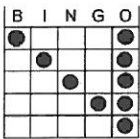

REGIONAL RADIO BINGO
WEDNESDAY, JANUARY 30, 2019
Bingo starts at 7:00 p.m.

GAME	DESCRIPTION	PRIZE	COLOR
1st Page	Any 2 lines	\$ 2,500.00	Violet / Purple
2nd Page	Outside diamond	\$ 2,500.00	Orange
3rd Page	2 Postage stamp (any corner)	\$ 2,500.00	Pink / Rose
4th Page	Love Letter	\$ 2,500.00	Blue
5th Page	Inside square / around the free	\$ 2,500.00	Red
6th Page	"GO"	\$ 2,500.00	Aqua
7th Page	4 corners with postage stamp	\$ 2,500.00	Lime
8th page	Jackpot	\$ 20,000.00	Green

**1st Page:
Any 2 lines**

**2nd Page
Outside Diamond**

**3rd Page:
2 Postage stamps
(any corner)**

**4th Page:
Love Letter**

**5th Page
Inside square**

**6th Page
GO**

**7th Page:
4 corners with Postage stamp**