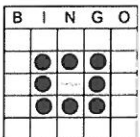

REGIONAL RADIO BINGO
WEDNESDAY, JANUARY 30, 2019
Bingo starts at 7:00 p.m.

GAME	DESCRIPTION	PRIZE	COLOR
1st Page	Any 2 lines	\$ 2,500.00	Violet / Purple
2nd Page	Outside diamond	\$ 2,500.00	Orange
3rd Page	2 Postage stamp (any corner)	\$ 2,500.00	Pink / Rose
4th Page	Love Letter	\$ 2,500.00	Blue
5th Page	Inside square / around the free	\$ 2,500.00	Red
6th Page	"GO"	\$ 2,500.00	Aqua
7th Page	4 corners with postage stamp	\$ 2,500.00	Lime
8th page	Jackpot	\$ 20,000.00	Green

**1st Page:
Any 2 lines**

**2nd Page
Outside Diamond**

**3rd Page:
2 Postage stamps
(any corner)**

**4th Page:
Love Letter**

**5th Page
Inside square**

**6th Page
GO**

**7th Page:
4 corners with Postage stamp**