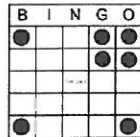

REGIONAL RADIO BINGO
WEDNESDAY, JANUARY 30, 2019
Bingo starts at 7:00 p.m.

GAME	DESCRIPTION	PRIZE	COLOR
1st Page	Any 2 lines	\$ 2,500.00	Violet / Purple
2nd Page	Outside diamond	\$ 2,500.00	Orange
3rd Page	2 Postage stamp (any corner)	\$ 2,500.00	Pink / Rose
4th Page	Love Letter	\$ 2,500.00	Blue
5th Page	Inside square / around the free	\$ 2,500.00	Red
6th Page	"GO"	\$ 2,500.00	Aqua
7th Page	4 corners with postage stamp	\$ 2,500.00	Lime
8th page	Jackpot	\$ 20,000.00	Green

**1st Page:
Any 2 lines**

**2nd Page
Outside Diamond**

**3rd Page:
2 Postage stamps
(any corner)**

**4th Page:
Love Letter**

**5th Page
Inside square**

**6th Page
GO**

**7th Page:
4 corners with Postage stamp**