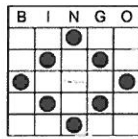

REGIONAL RADIO BINGO
WEDNESDAY, JANUARY 30, 2019
Bingo starts at 7:00 p.m.

GAME	DESCRIPTION	PRIZE	COLOR
1st Page	Any 2 lines	\$ 2,500.00	Violet / Purple
2nd Page	Outside diamond	\$ 2,500.00	Orange
3rd Page	2 Postage stamp (any corner)	\$ 2,500.00	Pink / Rose
4th Page	Love Letter	\$ 2,500.00	Blue
5th Page	Inside square / around the free	\$ 2,500.00	Red
6th Page	"GO"	\$ 2,500.00	Aqua
7th Page	4 corners with postage stamp	\$ 2,500.00	Lime
8th page	Jackpot	\$ 20,000.00	Green

**1st Page:
Any 2 lines**

**2nd Page
Outside Diamond**

**3rd Page:
2 Postage stamps
(any corner)**

**4th Page:
Love Letter**

**5th Page
Inside square**

**6th Page
GO**

**7th Page:
4 corners with Postage stamp**